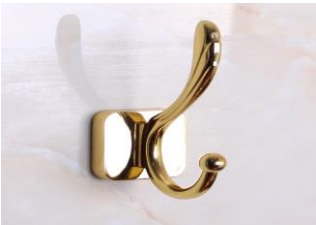

Product Ref. BHCH 010
Description: Coat and Hat Double Hook
Surface Finish: Polished Brass

Product Ref. BHCH 014
Description: Utility Double Hook
Surface Finish: Antique Brass

Product Ref. BHCH 011
Description: Coat and Hat Double Hook
Surface Finish: Polished Brass

Product Ref. BHCH 015
Description: Georgion Single Hook
Surface Finish: Polished Copper

Product Ref. BHCH 012
Description: Coat and Hat Double Hook
Surface Finish: Shiny Satin Nickel

Product Ref. BHCH 016
Description: Designer Utility Hook
Surface Finish: Brushed Stainless Steel

Product Ref. BHCH 013
Description: Victorian Single Hook
Surface Finish: Antique Brass

Product Ref. BHCH 017
Description: Modern Robe Hook
Surface Finish: Oil Rubbed Bronze

Product Ref. BHCH 018
Description: Designer Single Hook
Surface Finish: Polished Brass

Product Ref. BHCH 019
Description: 3 Prong Swiveling Coat and Hat Hook
Surface Finish: Polished Brass