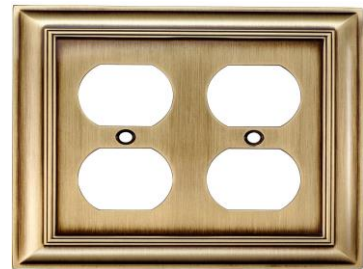

Product Ref. DSP 010  
Description: Single Toggle Switch Plate  
Surface Finish: Satin Nickel

Product Ref.DSP014  
Description: Two Toggle Switch Plate  
Surface Finish: Antique Brass

Product Ref.DSP011  
Description: Triple Toggle Switch Plate  
Surface Finish: Antique Brass

Product Ref.DSP015  
Description: Four Toggle Switch Plate  
Surface Finish: Antique Brass

Product Ref.DSP012  
Description: Triple Toggle Switch Plate  
Surface Finish: Polished Brass

Product Ref.DSP016  
Description: Single Toggle Duplex Switch Plate  
Surface Finish: Antique Brass

Product Ref.DSP013  
Description: Triple Toggle Switch Plate  
Surface Finish: Polished Brass

Product Ref.DSP017  
Description: Triple Toggle Switch Plate  
Surface Finish: Polished Brass